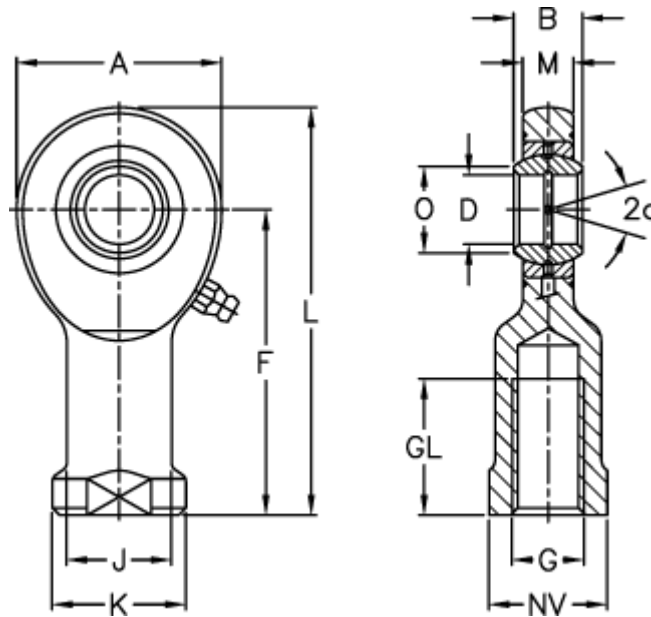

Data Sheet

Article number: 03480040
Description: Fluro Rod end EIL 40
Note: 40

Measures

A	= 92	J	= 52
a (degrees)	= 7	K	= 65
B	= 28	L	= 188
D	= 40	M	= 23
Dynamic drive (kN)	= 100	NV	= 55
F	= 142	O	= 45
g	= M39x3	Static drive kN	= 178
GL	= 65	Weight	= 2000